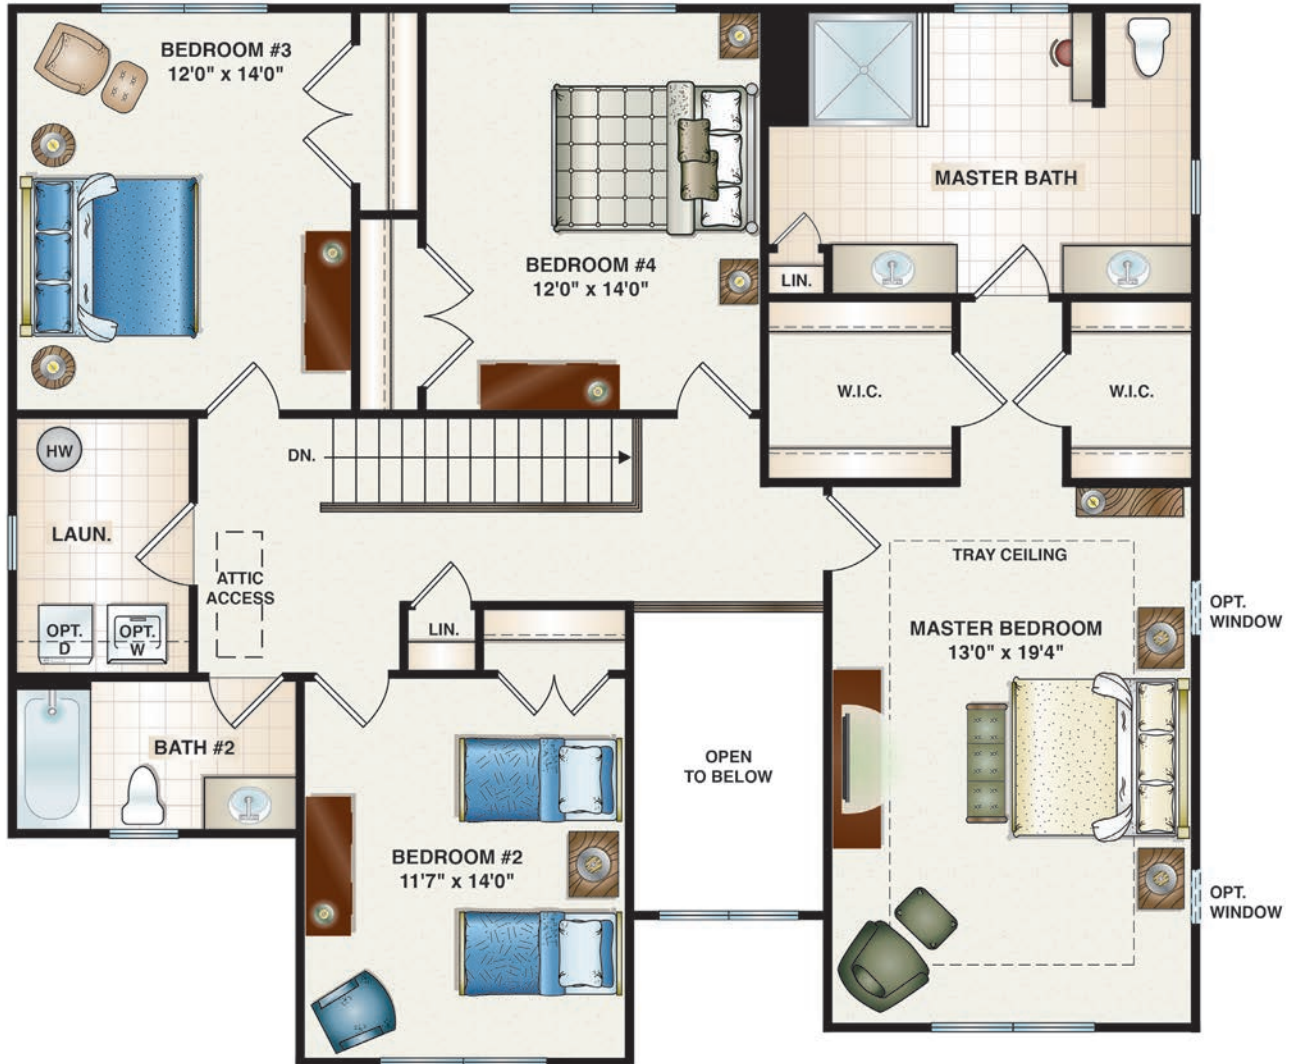

THE EMERSON

Elevation 1

*Artist's Rendering*

# THE EMERSON

2,564 Sq. Ft. | 4 Bedroom | 2.5 Bath | 2-Car Garage

First Floor—  
Elevation 1

Elevation 2

# THE EMERSON

2,564 Sq. Ft. | 4 Bedroom | 2.5 Bath | 2-Car Garage

Second Floor—  
Elevation 1

All dimensions are approximate and subject to field variation. Some floor plan configurations may vary.