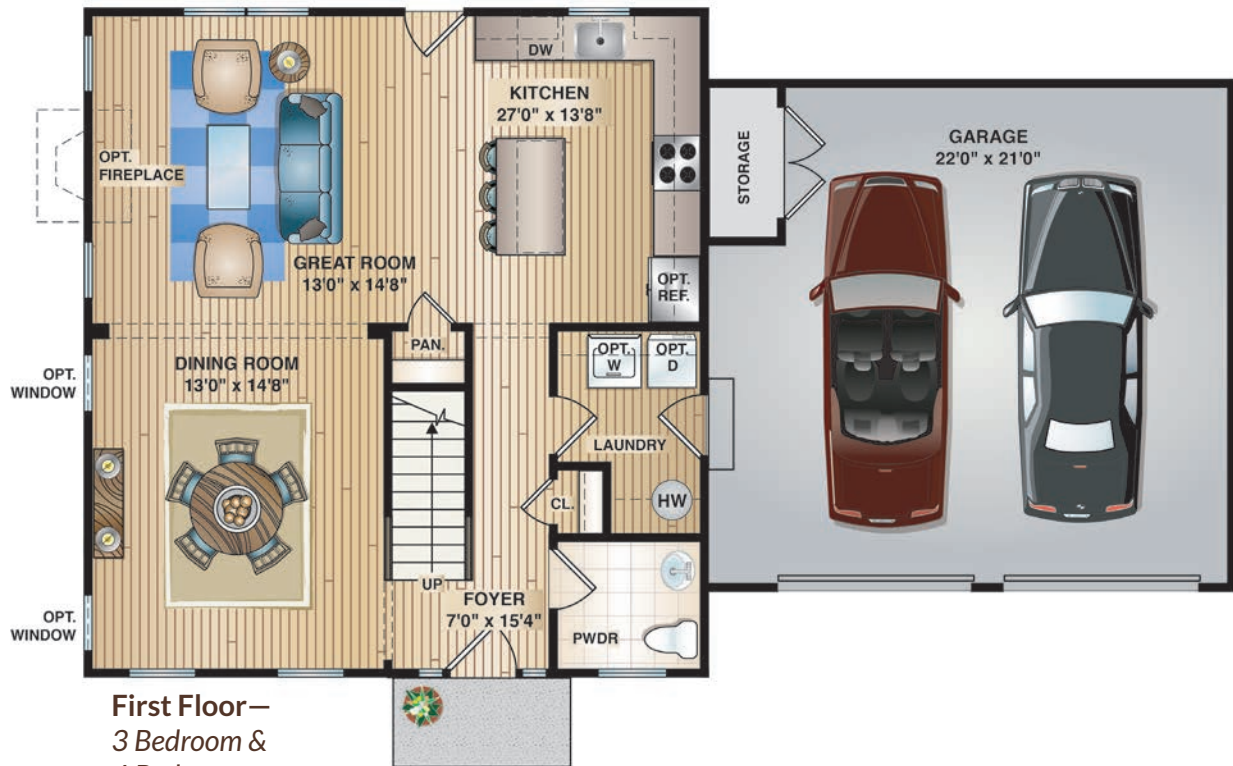

THE LINCOLN

Elevation 1- 3 Bedroom

Artist's Rendering

Elevation 2-3 Bedroom

THE LINCOLN

1,700 Sq. Ft. | 3 Bedroom | 2.5 Bath | 2-Car Garage

2,050 Sq. Ft. | 4 Bedroom | 2.5 Bath | 2-Car Garage

First Floor—
3 Bedroom &
4 Bedroom
Elevation 1

Porch—
with 3 Bedroom Elevation 2

THE LINCOLN

1,700 Sq. Ft. | 3 Bedroom | 2.5 Bath | 2-Car Garage

2,050 Sq. Ft. | 4 Bedroom | 2.5 Bath | 2-Car Garage

Second Floor—
3 Bedroom

Second Floor—
4 Bedroom shown with optional dormers

All dimensions are approximate and subject to field variation. Some floor plan configurations may vary.

THE LINCOLN

Elevation 2-
4 Bedroom

Elevation 1-
4 Bedroom

HERITAGE
AT LITTLE FERRY

732-996-8822

Roger
Mumford
Homes