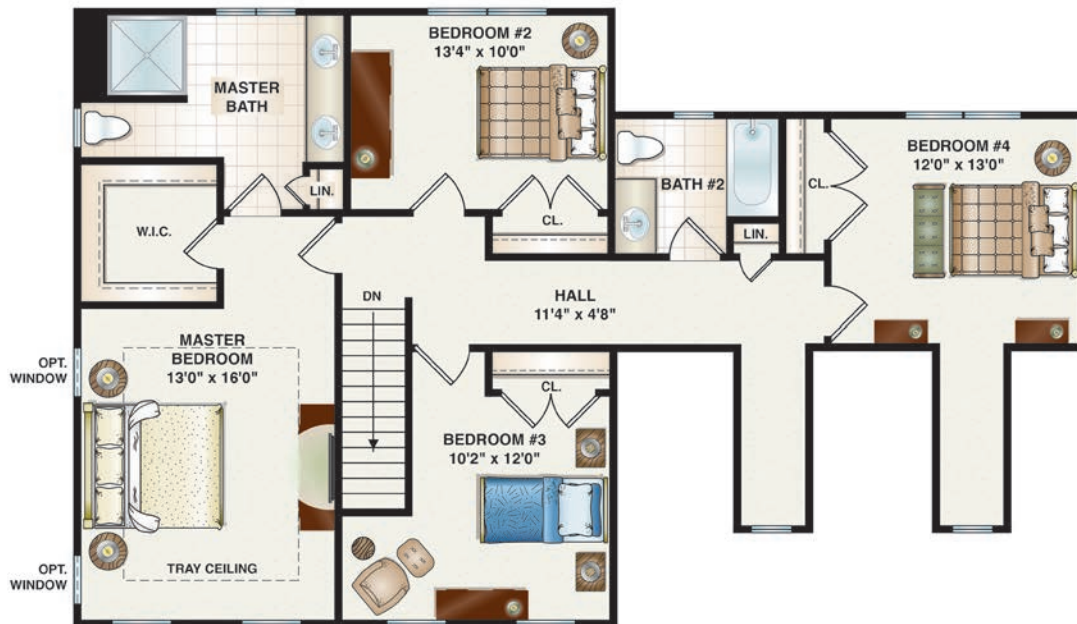

THE LINCOLN

Elevation 1- 3 Bedroom

Artist's Rendering

Elevation 2-3 Bedroom

THE LINCOLN

1,700 Sq. Ft. | 3 Bedroom | 2.5 Bath | 2-Car Garage

2,050 Sq. Ft. | 4 Bedroom | 2.5 Bath | 2-Car Garage

First Floor—
3 Bedroom &
4 Bedroom
Elevation 1

Porch—
with 3 Bedroom Elevation 2

THE LINCOLN

1,700 Sq. Ft. | 3 Bedroom | 2.5 Bath | 2-Car Garage

2,050 Sq. Ft. | 4 Bedroom | 2.5 Bath | 2-Car Garage

Second Floor—
3 Bedroom

Second Floor—
4 Bedroom shown with optional dormers

All dimensions are approximate and subject to field variation. Some floor plan configurations may vary.

THE LINCOLN

Elevation 2-
4 Bedroom

Elevation 1-
4 Bedroom

HERITAGE
AT LITTLE FERRY

732-996-8822

Roger
Mumford
Homes